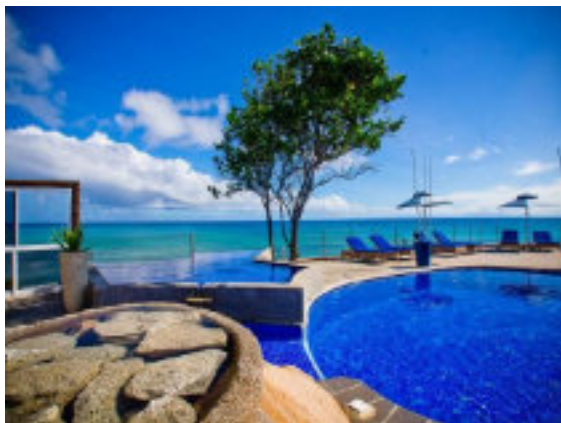

Honeymoons4u at Travelfox

www.honeymoons4u.co.uk

Email:

enquiries@honeymoons4u.co.uk

Tel 01347 822541 Text 07919341801

Part of Travelfox, registered with The UK Travel ABTA 0365X

Travel ABTA 0365X